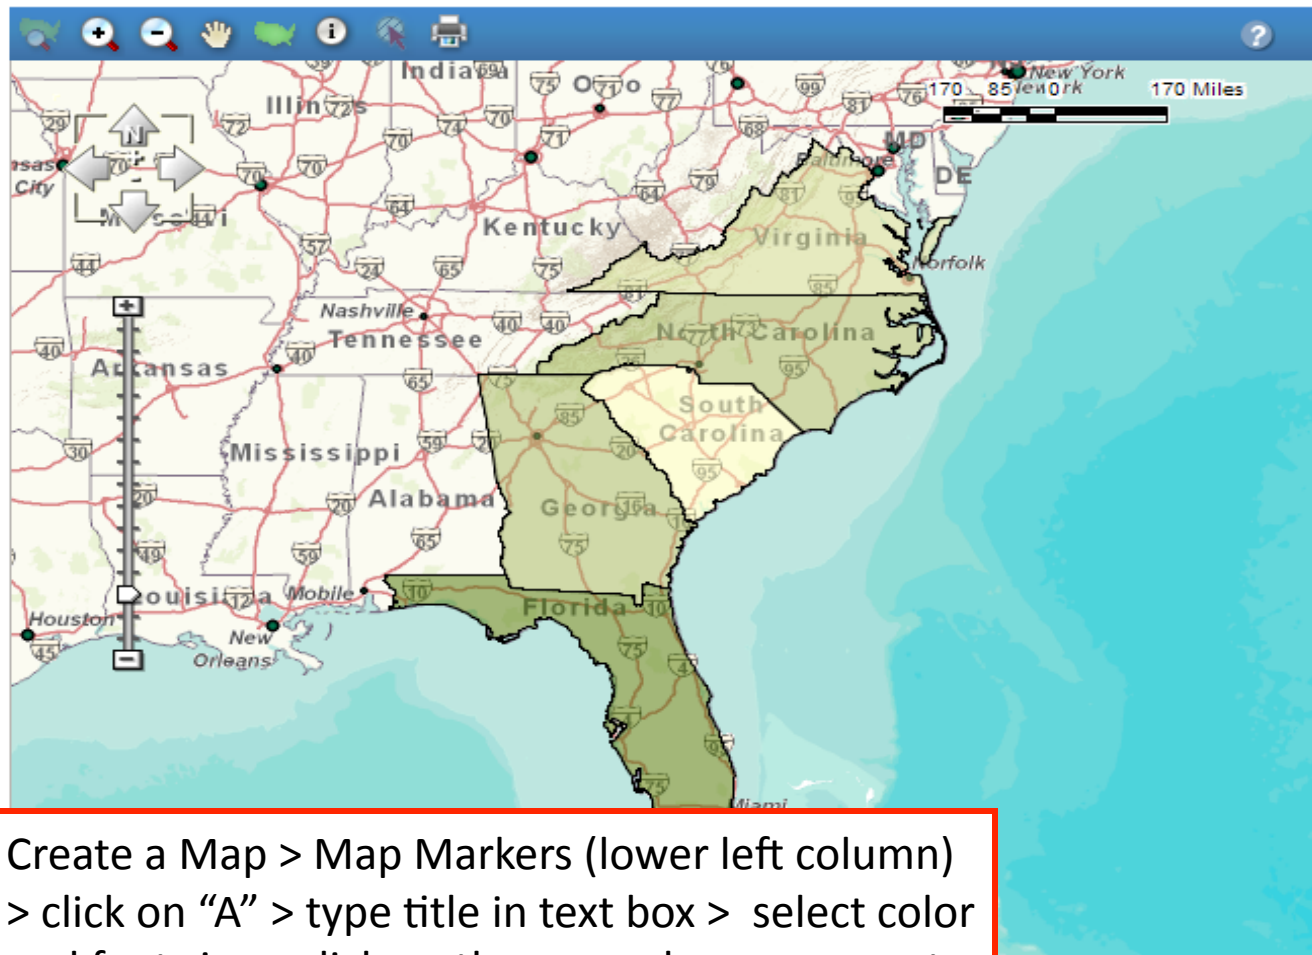

View Table Notes

Legend

Data Classes

Persons

- 1801181 - 1801181
- 3056058 - 3056058
- 3585584 - 3745155
- 7420802 - 7420802

Boundaries

- State
- 10 County

Features

- Major Road
- Street
- Stream/Waterbody

Items in grey text are not visible at this zoom level

Modify the map using the options below:

Colors and Data Classes ?

Boundaries and Features

Find a Location ?

Map Markers ?

Add markers and text to the map by selecting the marker or text tool.

Click the map to add text.

Color:

Size:

Text:

Create a Map > Map Markers (lower left column)
> click on "A" > type title in text box > select color and font size > click on the map where you want the text added (see next page)

Table View

Map View

Actions:

Bookmark

Print

Show Statistical Significance

Create a Different Map

Thematic Map of Occupied Geography: by State